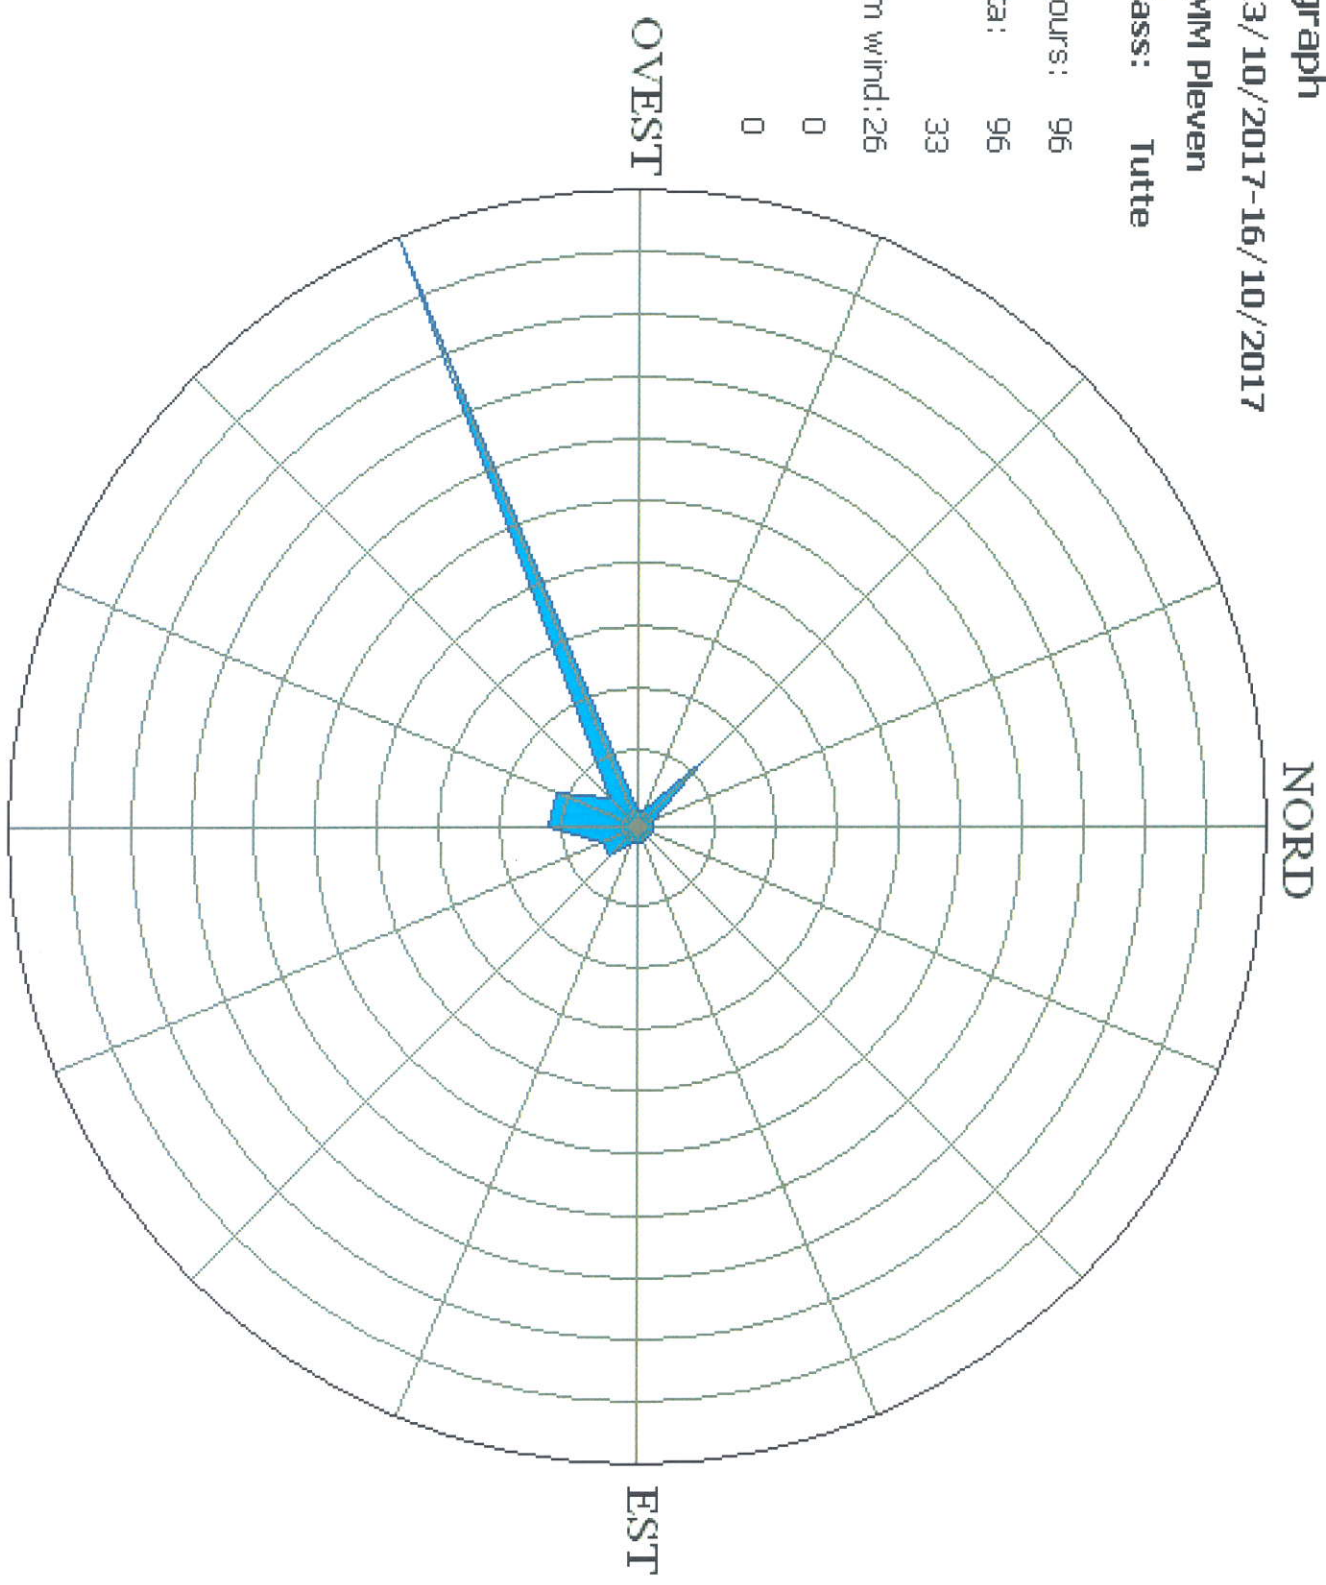

Роза НЧ температуры

Wind graph

Period: 13/10/2017-16/10/2017

Station: MM Pleven

Stability class: Tutte

Number of hours: 96

Available data: 96

Not valid: 33

Hours of calm wind: 26

Variable: 0

Other: 0

SUD

1 radial division = 2,5 hours = 67,6 % valid averages